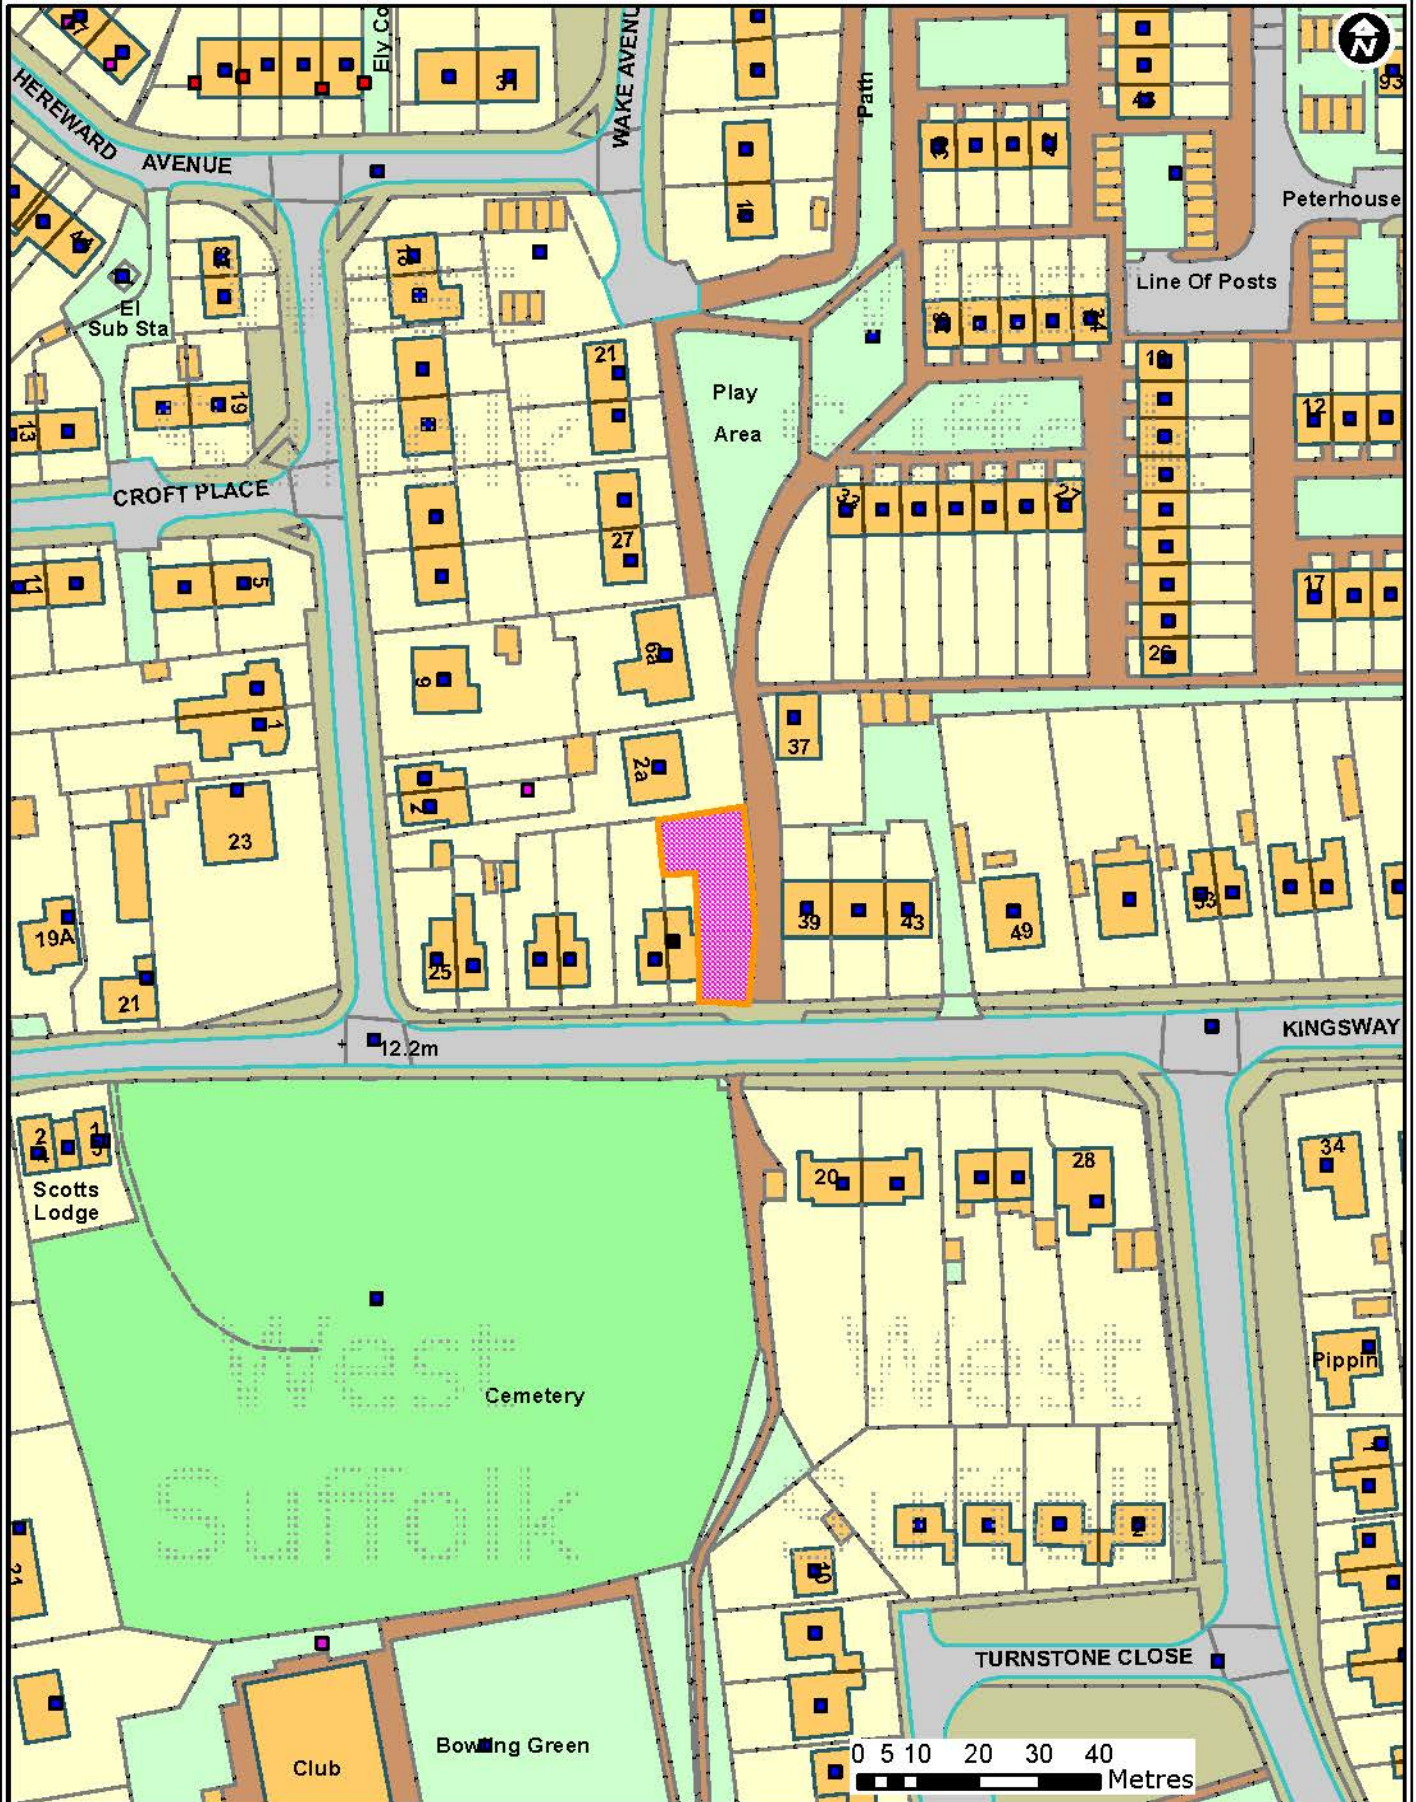

DC/16/0723/FUL

35 Kingsway, Mildenhall

Forest Heath • St Edmundsbury

West Suffolk
working together

© Crown Copyright and database rights 2015 Ordnance Survey 100019675/100023282. You are not permitted to copy, sub-license, distribute or sell any of this data to third parties in any form. Use of this data is subject to terms and conditions. See www.westsuffolk.gov.uk/disclaimer.cfm.

Scale: 1:1,250
Date: 17/08/2016